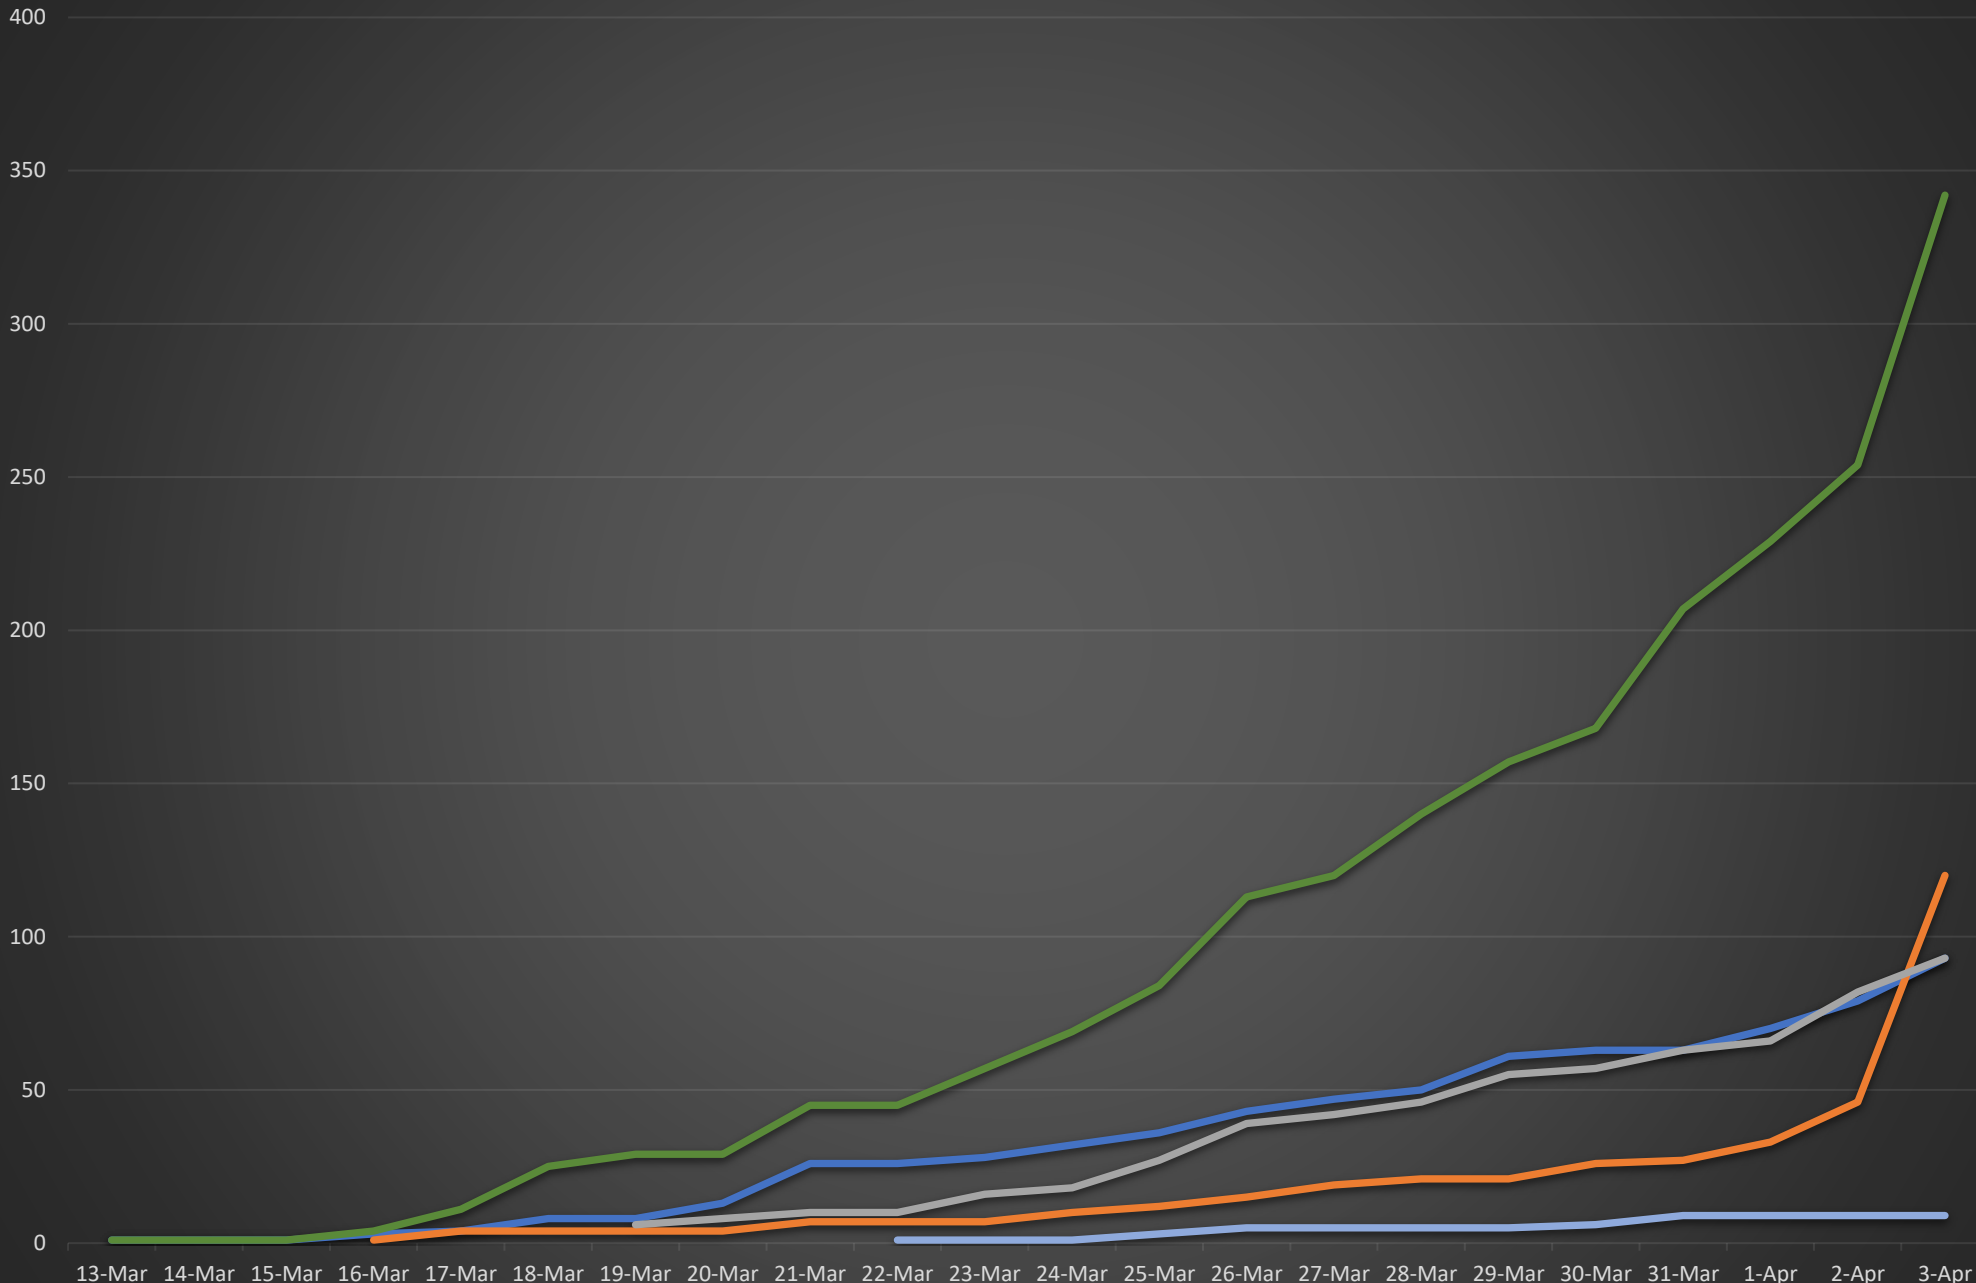

San Antonio's Coronavirus Curve

— Travel-Related — Close Contact — Community Spread — Total POSITIVE — Deceased Total